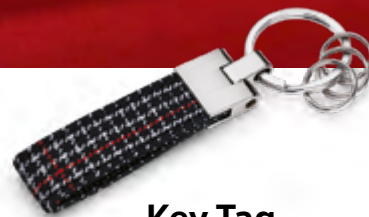

Key Tag

Attached: key tag with loop made of genuine Golf GTI seat upholstery • Metal surround with laser engraving • **Colour:** Black, White, Red • **Material:** Metal, fabric • **Dimensions:** 10x3.1x0.65 cm

5HV-087-010-A