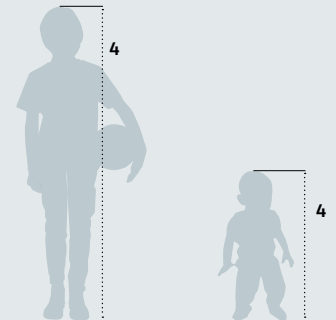

Sizes

All body measurements specified in cm

Men	S	M	L	XL	XXL	3XL
International sizes						
DE/NL/IT/FR/BE/ES	44/46	48/50	52/54	56/58	60/62	64/66
GB/AU	6/8	10/12	14/16	18/20	22/24	26/28
US	34-36	38-40	42-44	46-48	50-52	54-56
Chest size	94-97	98-102	103-106	107-110	111-113	114-117
Waist size	81-86	87-91	92-96	97-100	101-105	106-110
Hip size	98-100	101-103	104-106	107-109	110-112	113-115
Collar size	37/38	39/40	41/42	43/44	45/46	

Ladies	XS	S	M	L	XL	XXL
International sizes						
DE/NL	32/34	36/38	40/42	44/46	48/50	52/54
IT	36/38	40/42	44/46	48/50	52/54	56/58
FR/BE/ES	34/36	38/40	42/44	46/48	50/52	54/56
GB/AU	6/8	10/12	14/16	18/20	22/24	26/28
US	2-4	4-6	6-8	8-10	10-12	12-14
Chest size	78-82	83-86	87-90	91-94	95-98	99-102
Waist size	63-67	68-70	71-74	75-78	79-83	84-88
Hip size	88-91	92-95	96-98	99-101	102-104	105-107

Toddler / School kids	2-3 years	4-5 years	6-7 years	8-9 years	10-11 years	12-13 years
Height	89-100	101-112	113-124	125-136	137-148	149-160
EU	92/98	104/110	116/122	128/134	140/146	152/158

Baby	6-8 months	9-12 months	13-36 months
Height	66-76	77-88	89-100
EU	68/74	80/86	92/98

- 1 Chest size (ladies/men)
- 2 Waist size (ladies/men)
- 3 Hip size (ladies/men)
- 4 Height (kids)

Wearing options

Snood