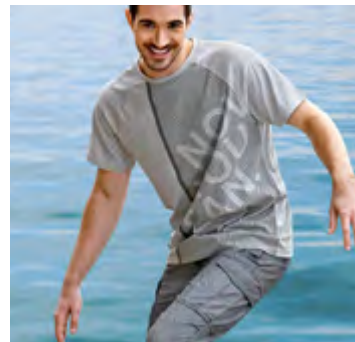

Amy 11:17

Hey, where are you two cuties hanging out?

Carla 11:18

We're location scouting for our skating blog.

Amy 11:30

Ah, I see, you're both hard at work again :) Have you found anything nice?

Carla 11:33

Yes, mega! A fabulous skate park directly on the banks of the river. Tim is super excited! I can't drag him away :)))

Amy 11:35

Leave him there so. I'll gladly take his place. ;) I hear you're on four wheels now as well as four rollers?

Carla 11:36

YESSSS! We got ourselves an electric car. An ID.4. We can extend our skating/scouting radius with a clear conscience and check out good spots further afield occasionally too.

Amy 11:37

Sounds good. Then it's agreed: I'll take Tim's place? :)

Carla 11:38

Let me think ... Never! :) Without Tim, I'd be like a skateboard with two rollers. So, I think I'll keep him :)))