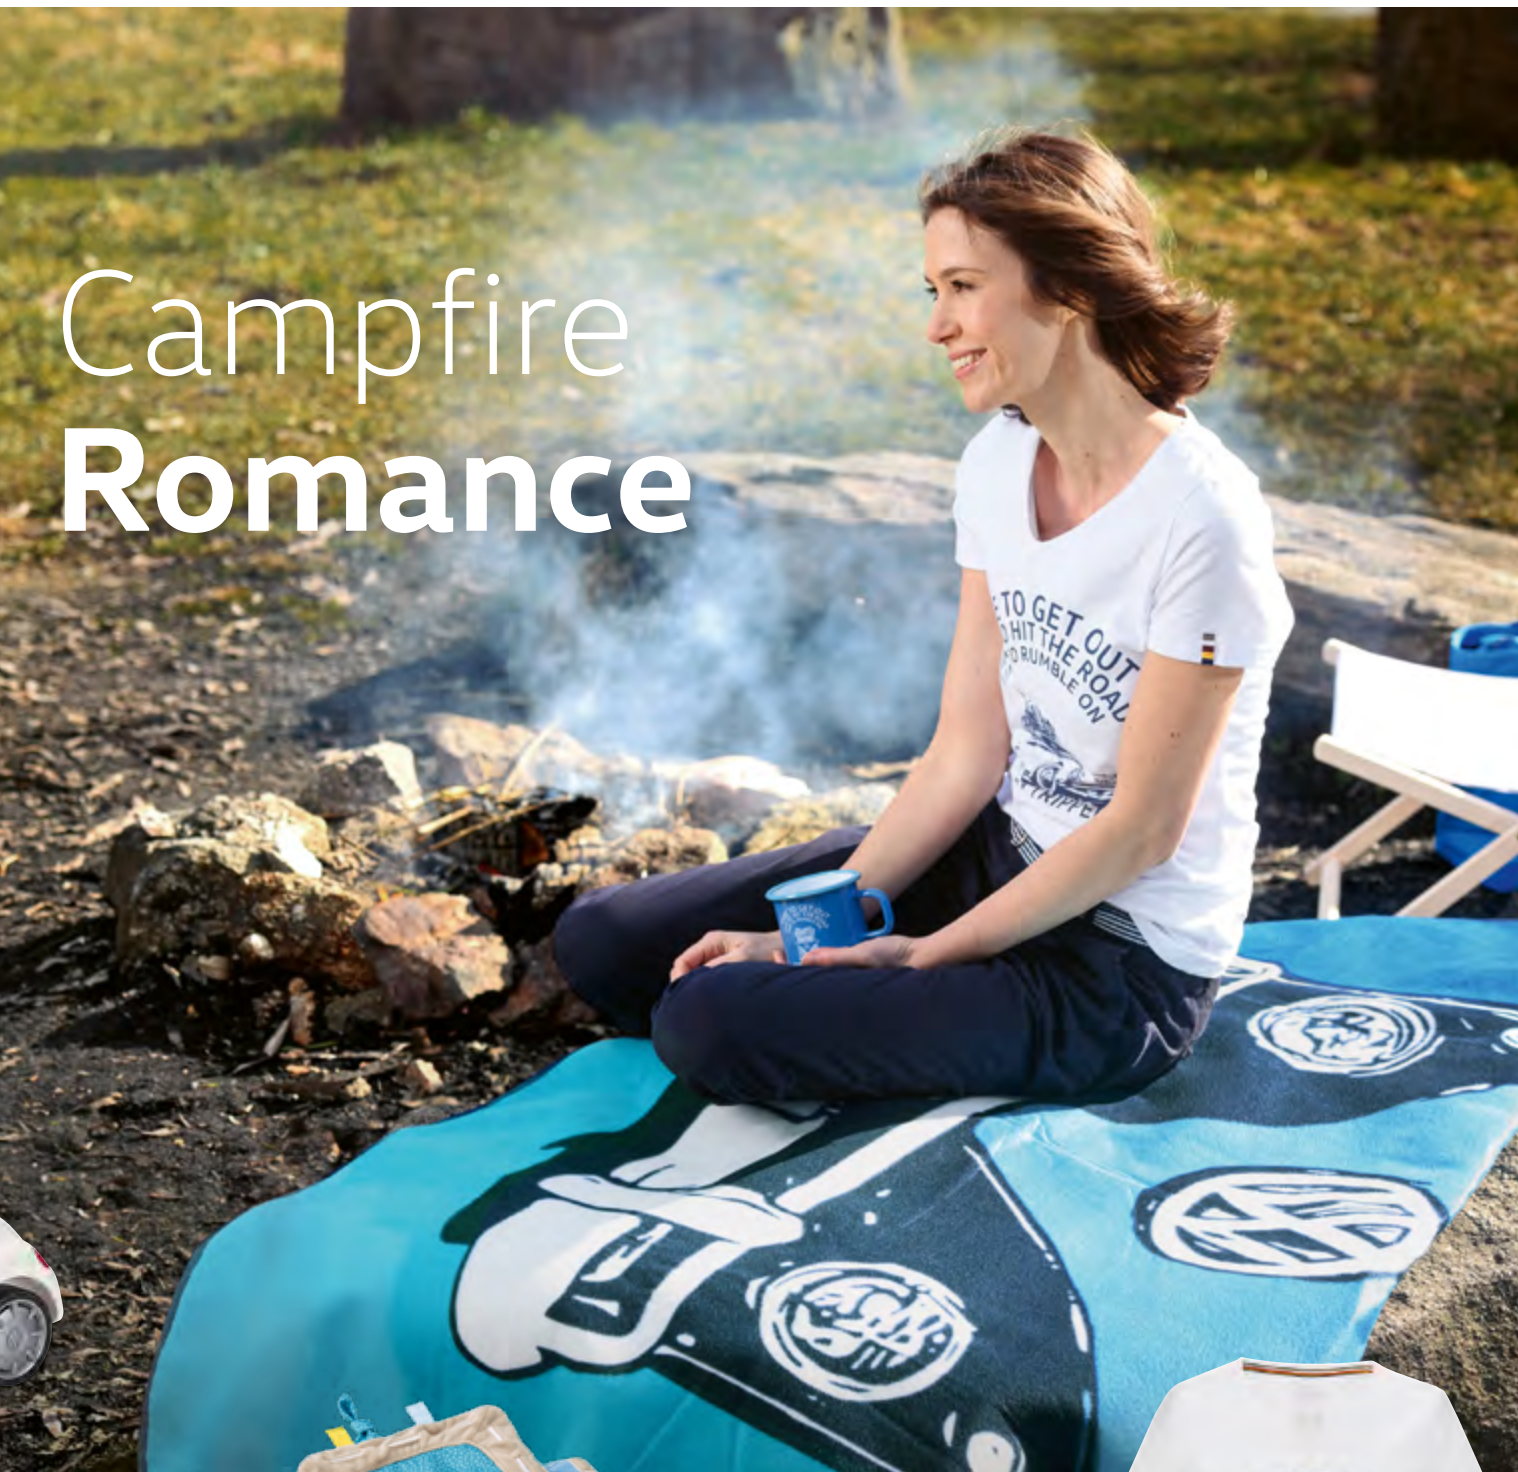

Campfire Romance