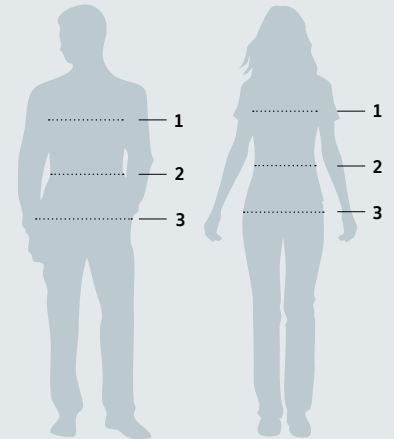

Sizes

All body measurements specified in cm

Men	S	M	L	XL	XXL	3XL
International sizes						
DE/NL/IT/FR/BE/ES	44/46	48/50	52/54	56/58	60/62	64/66
GB/AU	6/8	10/12	14/16	18/20	22/24	26/28
US	34-36	38-40	42-44	46-48	50-52	54-56
Chest size	94-97	98-102	103-106	107-110	111-113	114-117
Waist size	81-86	87-91	92-96	97-100	101-105	106-110
Hip size	98-100	101-103	104-106	107-109	110-112	113-115
Collar size	37/38	39/40	41/42	43/44	45/46	

Ladies	XS	S	M	L	XL	XXL
International sizes						
DE/NL	32/34	36/38	40/42	44/46	48/50	52/54
IT	36/38	40/42	44/46	48/50	52/54	56/58
FR/BE/ES	34/36	38/40	42/44	46/48	50/52	54/56
GB/AU	6/8	10/12	14/16	18/20	22/24	26/28
US	2-4	4-6	6-8	8-10	10-12	12-14
Chest size	78-82	83-86	87-90	91-94	95-98	99-102
Waist size	63-67	68-70	71-74	75-78	79-83	84-88
Hip size	88-91	92-95	96-98	99-101	102-104	105-107

Toddler / School kids	2-3 years	4-5 years	6-7 years	8-9 years	10-11 years	12-13 years
Height	89-100	101-112	113-124	125-136	137-148	149-160
EU	92/98	104/110	116/122	128/134	140/146	152/158

Baby	6-8 months	9-12 months	13-36 months
Height	66-76	77-88	89-100
EU	68/74	80/86	92/98

- 1 Chest size (ladies/men)
- 2 Waist size (ladies/men)
- 3 Hip size (ladies/men)
- 4 Height (kids)

Wearing options

Snood