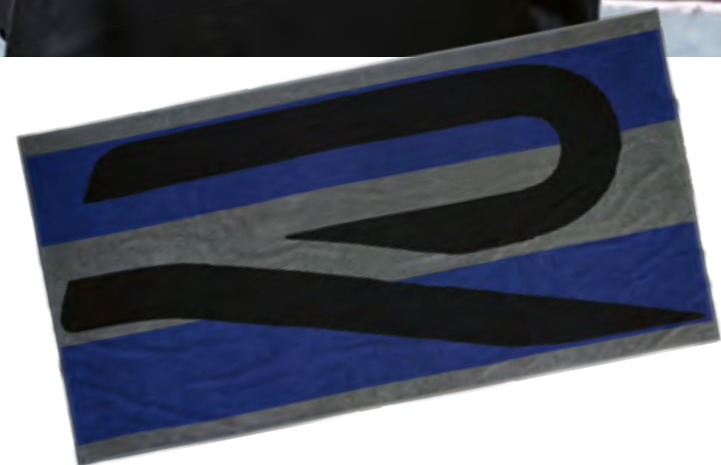

Bath Towel

Sport, beach, sun: striped towel with large R logo • **Colour:** Blue, Grey, Black • **Material:** 100% cotton • **Dimensions:** 180x80 cm

5H6-084-500