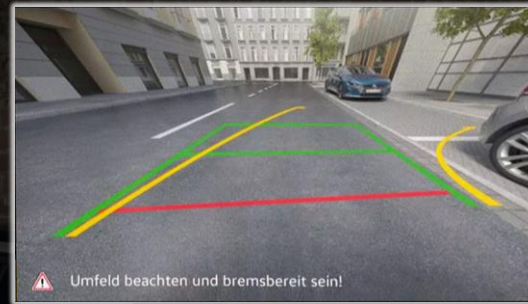

Our Recommended Trim: ID.3 Pro Match 58kWh 204PS Automatic, **£0 AP**

With higher levels of quality, sustainability and assistance technology than ever before, ID.3 brings premium technologies and innovation into a small and useable package. ID.3 is ideal for daily use around the city.

Despite its small stature, ID.3 makes use of a long wheelbase relative to the length of the car to provide generous interior space and enhanced stability. Furthermore, the interior of the ID.3 contains numerous recycled and sustainable materials. For example, the headliner and floor mats are made from recycled PET bottles.

Now featuring additional features such as keyless access with our new Match trim!

Pro Match Specification Highlights:

Rear View Camera